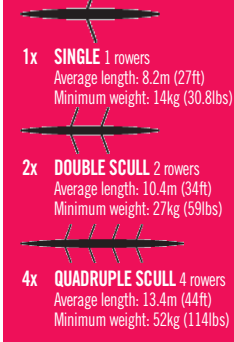

SUNDAY 7 NOVEMBER

FINALS

FINALS D
11.05 LW1X
LM1X
M2X

FINALS C
LW1X
LM1X
M2X

FINALS B
LW1X
LM1X
W2X
M2X
W8+
M8+

12.17 M8+

FINALS A
14.03 LW1X
LM1X
LM8+
W2X
M2X
W8+
M8+

15.33 M8+

CLOSING
CEREMONY

COMPETITIVE ROWING KEY SWEEP BOATS

SCULL BOATS

ADAPTIVE (PARALYMIC)
All raced over 1000 metres

LTAMix4+ (Legs, trunk & arms mixed four)
Sliding seat, mixed gender boat.

IDMix4 (coxed four for intellectually disabled)
Sliding seat, mixed gender boat.