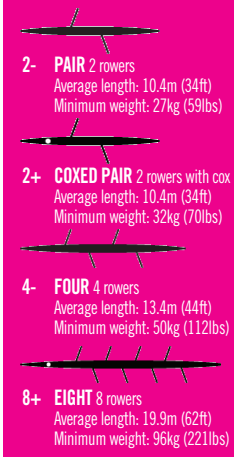

2010 WORLD ROWING CHAMPIONSHIPS, KARAPIRO, NEW ZEALAND

31 OCTOBER - 7 NOVEMBER - PROVISIONAL PROGRAM

SUNDAY 31 OCTOBER

HEATS
10.05 LM2-
LW2X
LM2X
M4-
W4X
M4X
LM4-
M2-
W1X
13.11 M1X

MONDAY 1 NOVEMBER

HEATS & REPS
10.11 LW2X
M4-
M4X
W2-
W1X
M1X
LW1X
M2X
W2X
12.17 M2X

SUNDAY 7 NOVEMBER

FINALS

FINALS D
11.05 LW1X
LM1X
M2X

FINALS C
LW1X
LM1X
M2X

FINALS B
LW1X
LM1X
W2X
M2X
W8+
M8+

12.17 M8+

FINALS A
14.03 LW1X
LM1X
LM8+
W2X
M2X
W8+
M8+

15.33 M8+

CLOSING
CEREMONY

COMPETITIVE ROWING KEY SWEEP BOATS

SCULL BOATS

ADAPTIVE (PARALYMIC)
All raced over 1000 metres

LTAMix4+ (Legs, trunk & arms mixed four)
Sliding seat, mixed gender boat.

IDMix4 (coxed four for intellectually disabled)
Sliding seat, mixed gender boat.